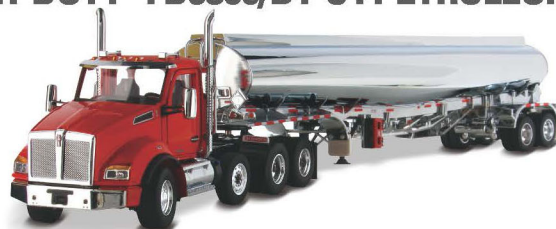

KENWORTH® T880 DAY CAB TANDEM & PUSHER-AXLE WITH HEIL FLEET DUTY™ FD9300/DT-C4 PETROLEUM TRAILER

ITEM NUMBER
71102

Scale 1:50
15 1/2" x 2 1/2" x 3 in.
386 x 62 x 76 mm