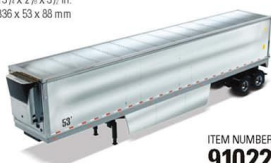

53' REFRIGERATED VAN

ITEM NUMBER
91022

Scale 1:50