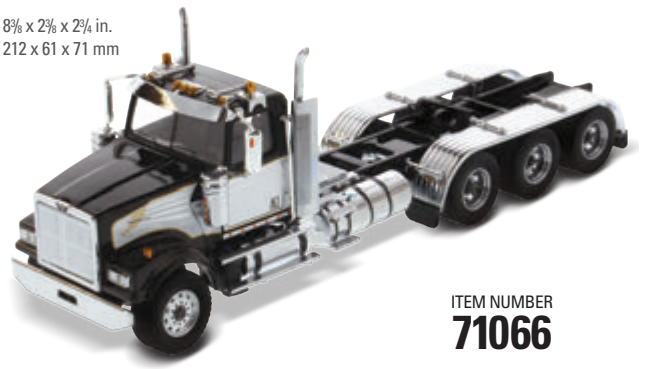

ITEM NUMBER
71063

**WESTERN STAR® 4900 SF DAY CAB
TRIDEM TRACTOR**

8½ x 2½ x 2¼ in.
212 x 61 x 71 mm

ITEM NUMBER
71066

**WESTERN STAR® 4900 SF TANDEM WITH
PUSHER AXLE DUMP TRUCK**

7½ x 2½ x 2¼ in.
181 x 61 x 71 mm