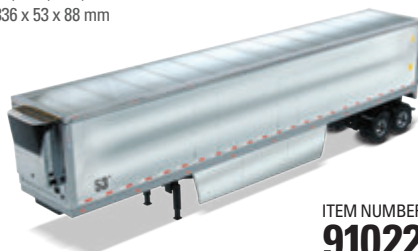

53' REFRIGERATED VAN

ITEM NUMBER
91022

53' FLATBED TRAILER

12 $\frac{1}{8}$ x 2 x 2 $\frac{1}{2}$ in.
327 x 52 x 62 mm