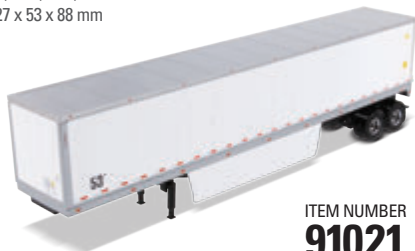

53' DRY CARGO VAN

ITEM NUMBER
91021